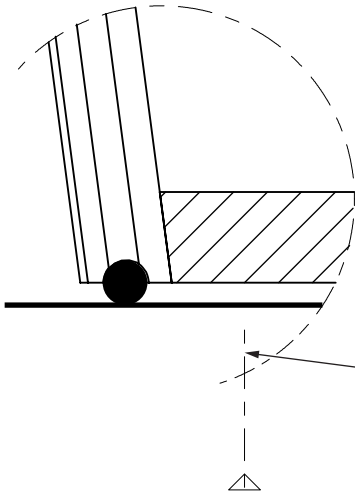

## Bassines à poser Vessel Bassines

Barn Vessel  
Barn à poser

Included - Inox A2 Wood screw 4.5x45mm with with washer  
Inclu - vis bois Inox A2 4.5 x 45mm avec rondelle