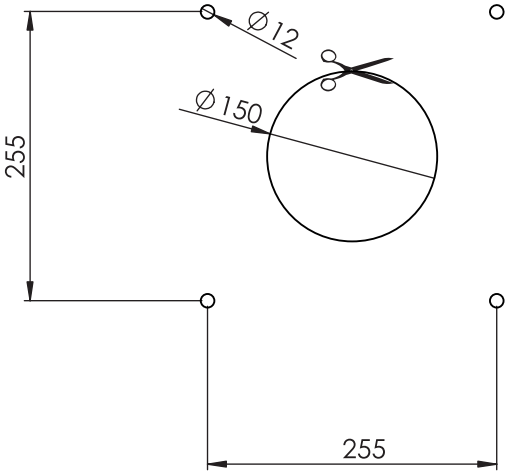

## Vessel

FEATURES  
DIAM 17" (465MM)  
WITHOUT FAUCET HOLE  
WITH OVERFLOW  
STAINLESS STEEL 316 GAUGE 16 (15/10<sup>ÈME</sup> MM)  
POP-UP WASTE  
1 1/4" WASTE DIAMETER

COLORS  
STAINLESS STEEL - PVD COATING  
BRASS - PVD COATING  
COPPER - PVD COATING  
BLACK TITANIUM - PVD COATING

## Bassines à poser Vessel Bassines

Barn Vessel  
Barn à poser

Included - Inox A2 Wood screw 4.5x45mm with with washer  
Inclu - vis bois Inox A2 4.5 x 45mm avec rondelle